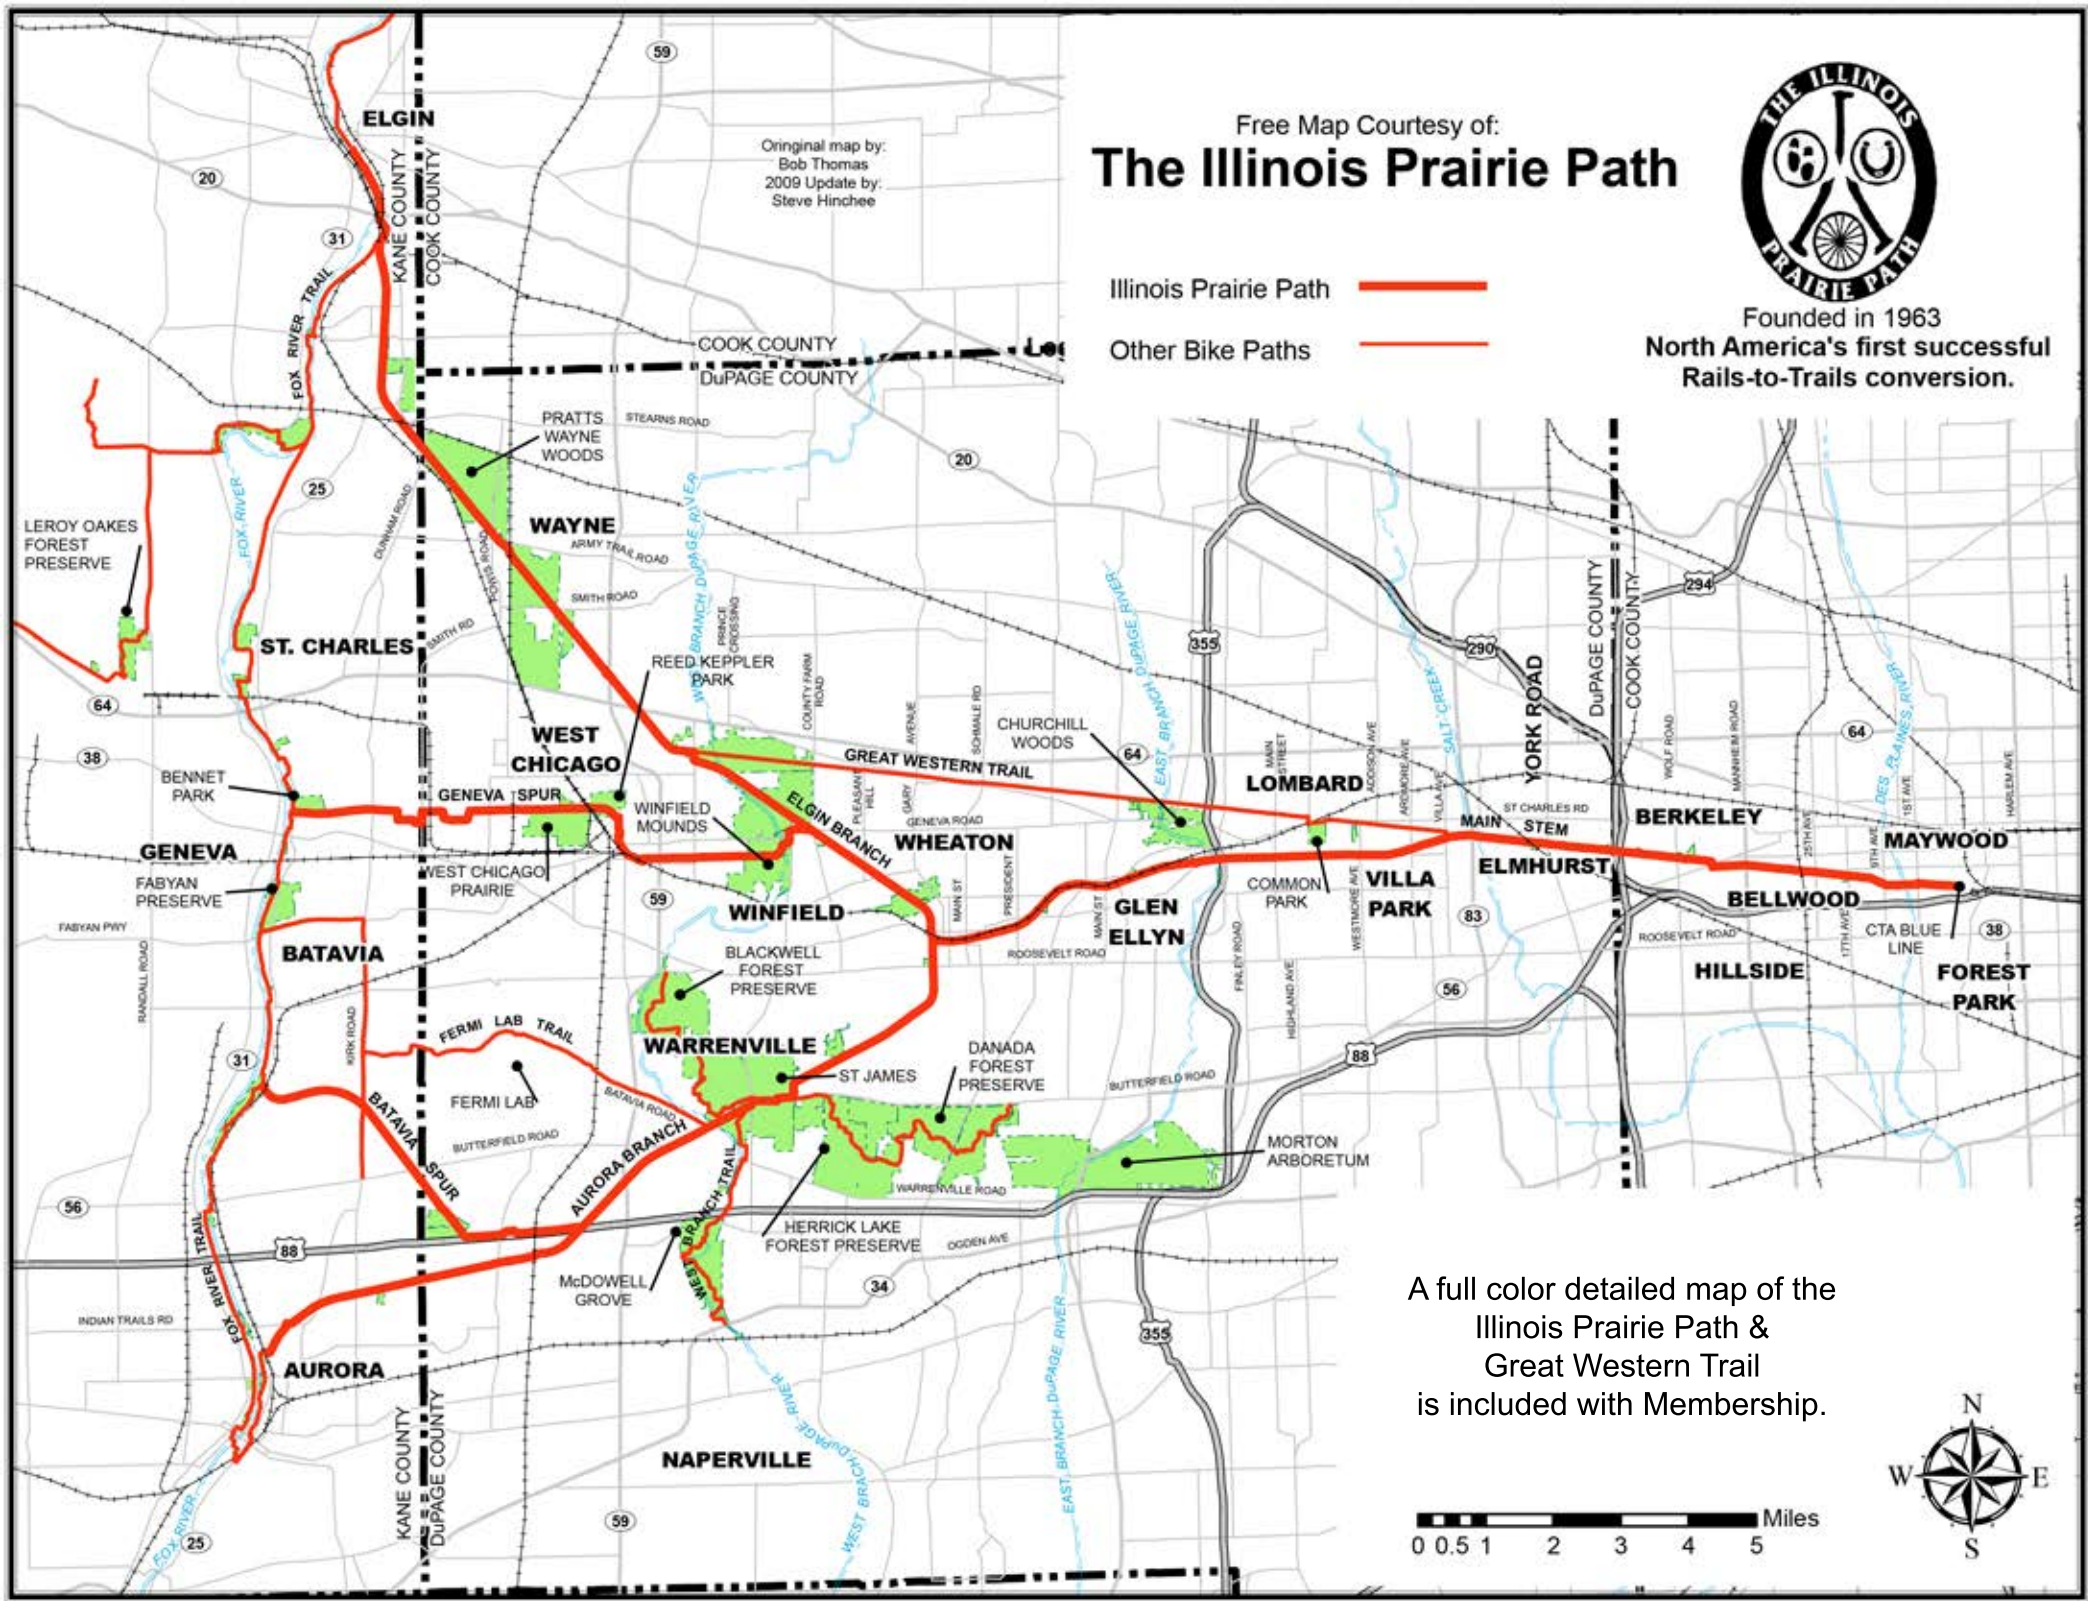

Founded in 1963
North America's first successful
Rails-to-Trails conversion.

Free Map Courtesy of:
The Illinois Prairie Path

Illinois Prairie Path 
Other Bike Paths 

Original map by:
Bob Thomas
2009 Update by:
Steve Hinchee

A full color detailed map of the
Illinois Prairie Path &
Great Western Trail
is included with Membership.